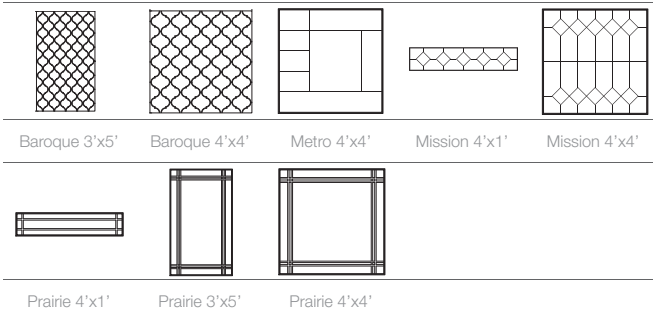

NEW Designer-Inspired Series Glass Designs