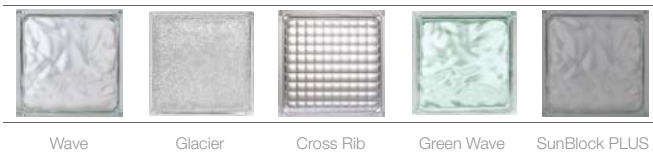

Acrylic Blocks Made in the U.S.A.!

True Glass Blocks	Frames	Caming*	PE Glass
	White, Tan, Driftwood, Bronze	Black, Nickel, Brass	
Wave, Ice	Dependent upon frame type	Dependent upon glass design	High opacity glass as marked

(888) 256-2599 | www.hy-lite.com

3000 East Johnson Ave.
Pensacola, Florida 32514
Direct: 850-473-0555
Fax: 850-473-8040

Se habla Español!
Reorder #HLBR2015-02